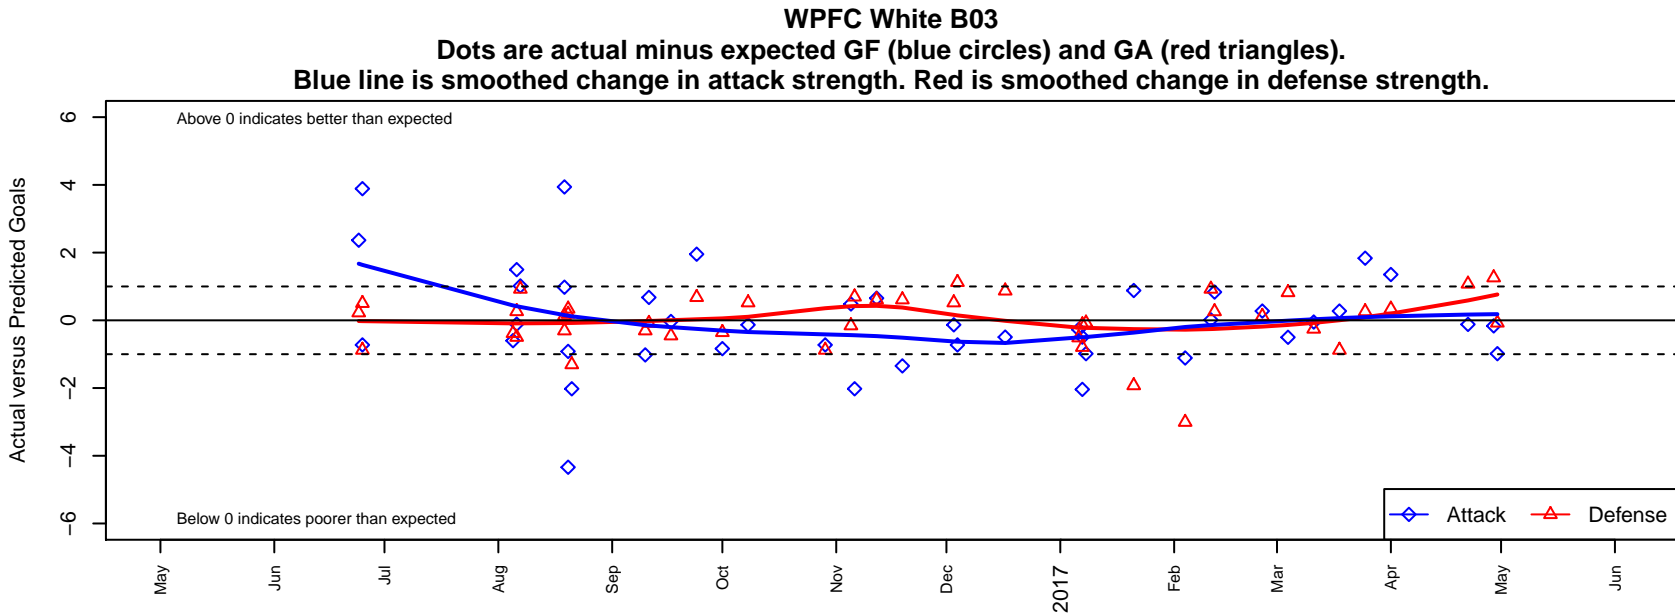

# WPFC White B03

Washington Premier FC  
 Tacoma, WA  
 B03 total strength=1458  
 attack=8.28 defense=11.55  
 fall league = RCL B03 Div 3, RCL B03 7v2  
 spr league = Win RCL B03 Div 2

alt names used:  
 Washington Premier 03 White  
 WPFC O3 White  
 WPFC B03 White B  
 WPFC B03 White  
 Washington Premier FC B03 White  
 WPFC B03 White B  
 WPFC B03 White B  
 WPFC B03 White B

**attack and defense variance (black dot)  
relative to other teams  
and top 10 in region**

**attack and defense rating  
relative to others at age  
and all opponents in last 13 months**

**Performance relative to 13 month average**