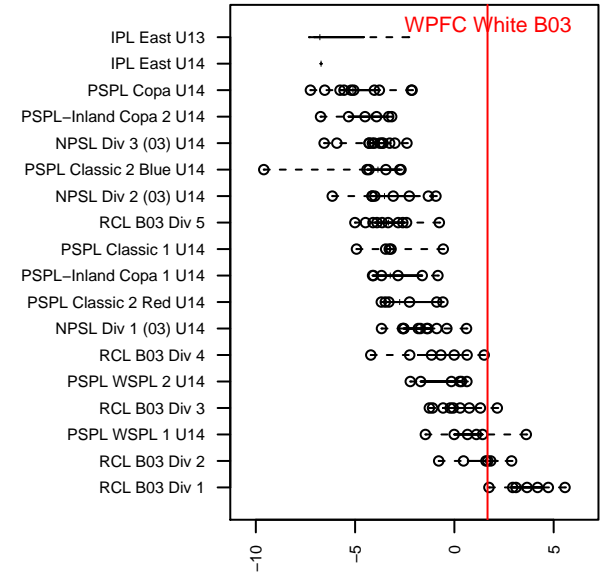

# WPFC White B03

Washington Premier FC  
 Tacoma, WA  
 B03 total strength=1458  
 attack=8.28 defense=11.55  
 fall league = RCL B03 Div 3, RCL B03 7v2  
 spr league = Win RCL B03 Div 2

alt names used:  
 Washington Premier 03 White  
 WPFC O3 White  
 WPFC B03 White B  
 WPFC B03 White  
 Washington Premier FC B03 White  
 WPFC B03 White B  
 WPFC B03 White B  
 WPFC B03 White B

Venues played:  
 2016 Rainier Challenge Copa U14  
 2016 Eastside FC Cup BU14  
 2016 Tyee Cup B03 Gold  
 2016 RCL B03 Div 3  
 2016 RCL B03 7v2  
 2016 PacNW Winter Classic Premier II U14  
 2016 Win RCL B03 Div 2  
 2016 WYS Presidents Cup B03 Division 1

**attack and defense variance (black dot)  
relative to other teams  
and top 10 in region**

**attack and defense rating  
relative to others at age  
and all opponents in last 13 months**

**Performance relative to 13 month average**