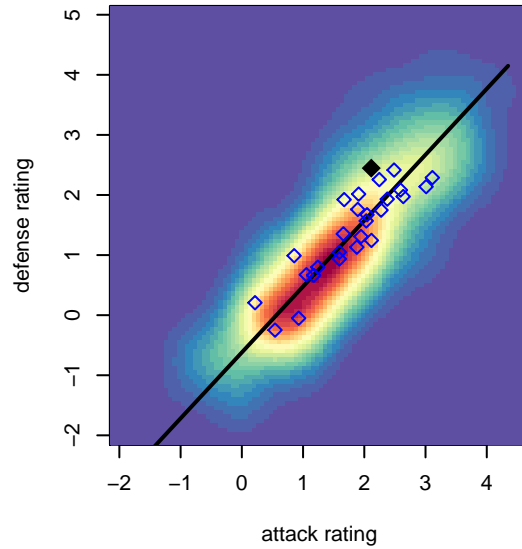

# WPFC White B03

Washington Premier FC  
 Tacoma, WA  
 B03 total strength=1458  
 attack=8.28 defense=11.55  
 fall league = RCL B03 Div 3, RCL B03 7v2  
 spr league = Win RCL B03 Div 2

alt names used:  
 Washington Premier 03 White  
 WPFC O3 White  
 WPFC B03 White B  
 WPFC B03 White  
 Washington Premier FC B03 White  
 WPFC B03 White B  
 WPFC B03 White B  
 WPFC B03 White B

**attack and defense variance (black dot)  
relative to other teams  
and top 10 in region**

**attack and defense rating  
relative to others at age  
and all opponents in last 13 months**

**Performance relative to 13 month average**