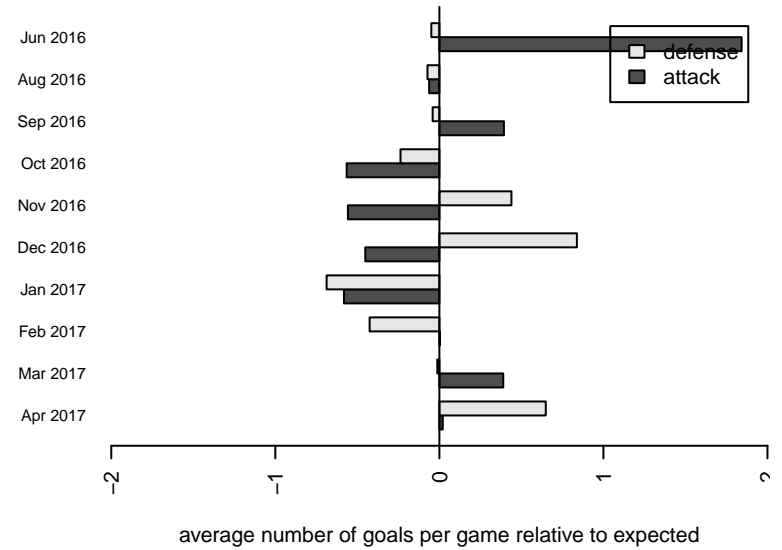

Performance relative to 13 month average